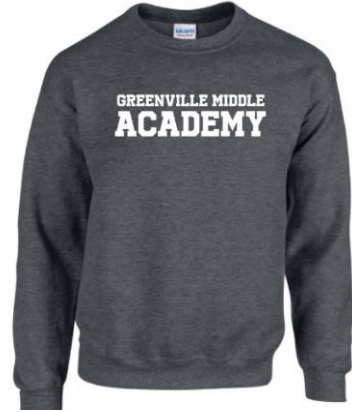

PRE-ORDER TODAY!!!